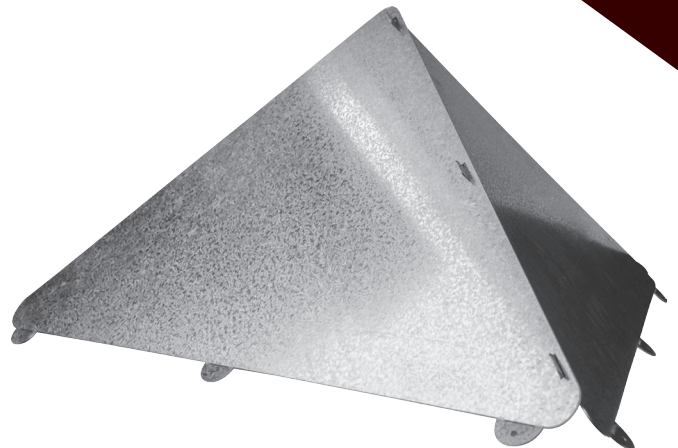

Snow Splitter

For UltraTemp, UltimateOne & SuperPro Chimney Systems

- Designed to deflect snow and ice
- Panels are easily assembled
- Prevents unnecessary strain or damage to chimney
- Mounts directly on the roof above chimney
- Made from heavy gauge galvanized steel

Bend foot tabs to bolt at desired angle

Easy locking system

selkirkcorp.com
US - (800) 992-VENT (8368)
Canada - (888) SELKIRK (735-5475)